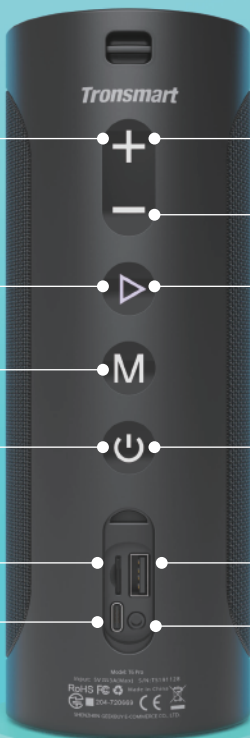

 **Tronsmart**

T6 PRO

BLUETOOTH SPEAKER

USER MANUAL

BUTTON CONFIGURATION

EQ
indicator light
(green)

Volume+/
Next track/
Deep bass

Bluetooth
indicator light
(blue)

Play/Pause

TWS
indicator light
(yellow)

Charge
indicator light
(red)

Power
ON/OFF

TF card slot

Built-in USB-A
power bank port

Type-C
charging port

Aux-in port