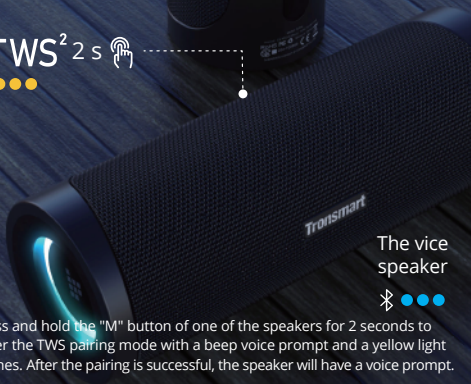

 x 1 RGB^x

 8 s 

HOW TO CONNECT TO TWS MODE?

TWS¹ 2 s 

TWS² 2 s 

The host
speakers

The vice
speaker

Press and hold the "M" button of one of the speakers for 2 seconds to enter the TWS pairing mode with a beep voice prompt and a yellow light flashes. After the pairing is successful, the speaker will have a voice prompt.

TF Card Slot Mode

The speaker will play the music from your TF/Micro SD card when plugging the card into the slot.

Auto Power Off

The speaker will power off automatically after 1 hour if it does not pair with any device through Bluetooth or does not play any sound after pairing. When in low battery, the speaker will power off automatically as well.